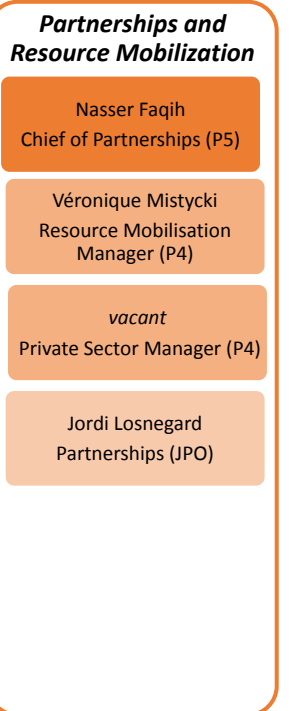

Yasmine Sherif
ECW Director (D2)

Tariq Hussaini
Admin. Assistant (GS5)

Victoria Prepelita
Admin. Assistant (GS6)

Nasser Faqih (Coordinator), Anouk Desgroseilliers, Graham Lang, Kent Page, Maarten Barends, Maurits Spoelder, Michael Corlin, Robert Dutton, Zeinab Adam, Christian Stoff, Natalie Khraïno, Véronique Mistycki